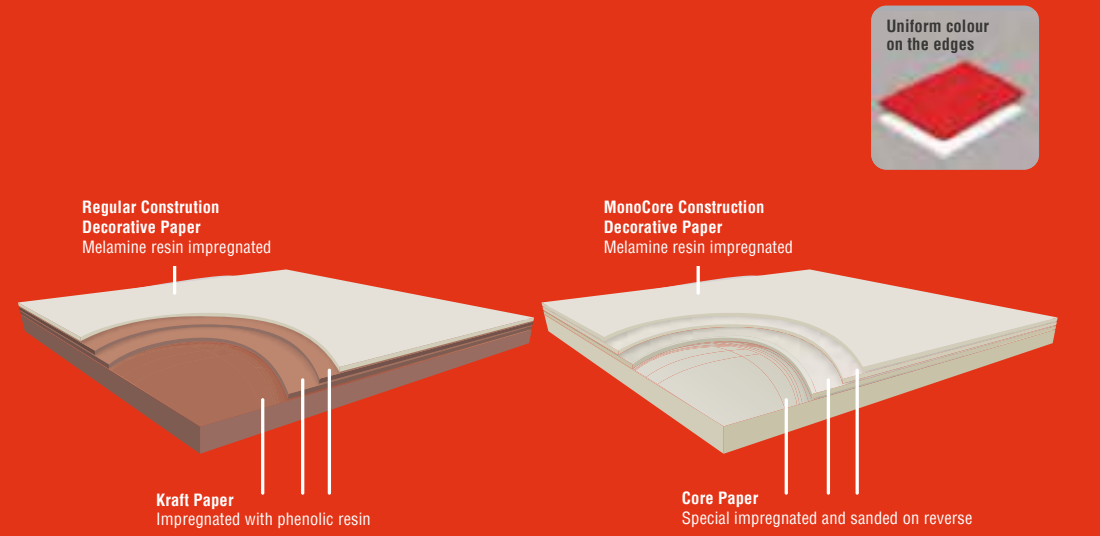

All colours are available in Suede (SF) and Gloss (G) finish. These swatches are just for colour reference only. For actual colours (except 194G and 111G as shown here) please refer to our Solid section page.

Click Above Designs To Experience & Download Full Sheet View