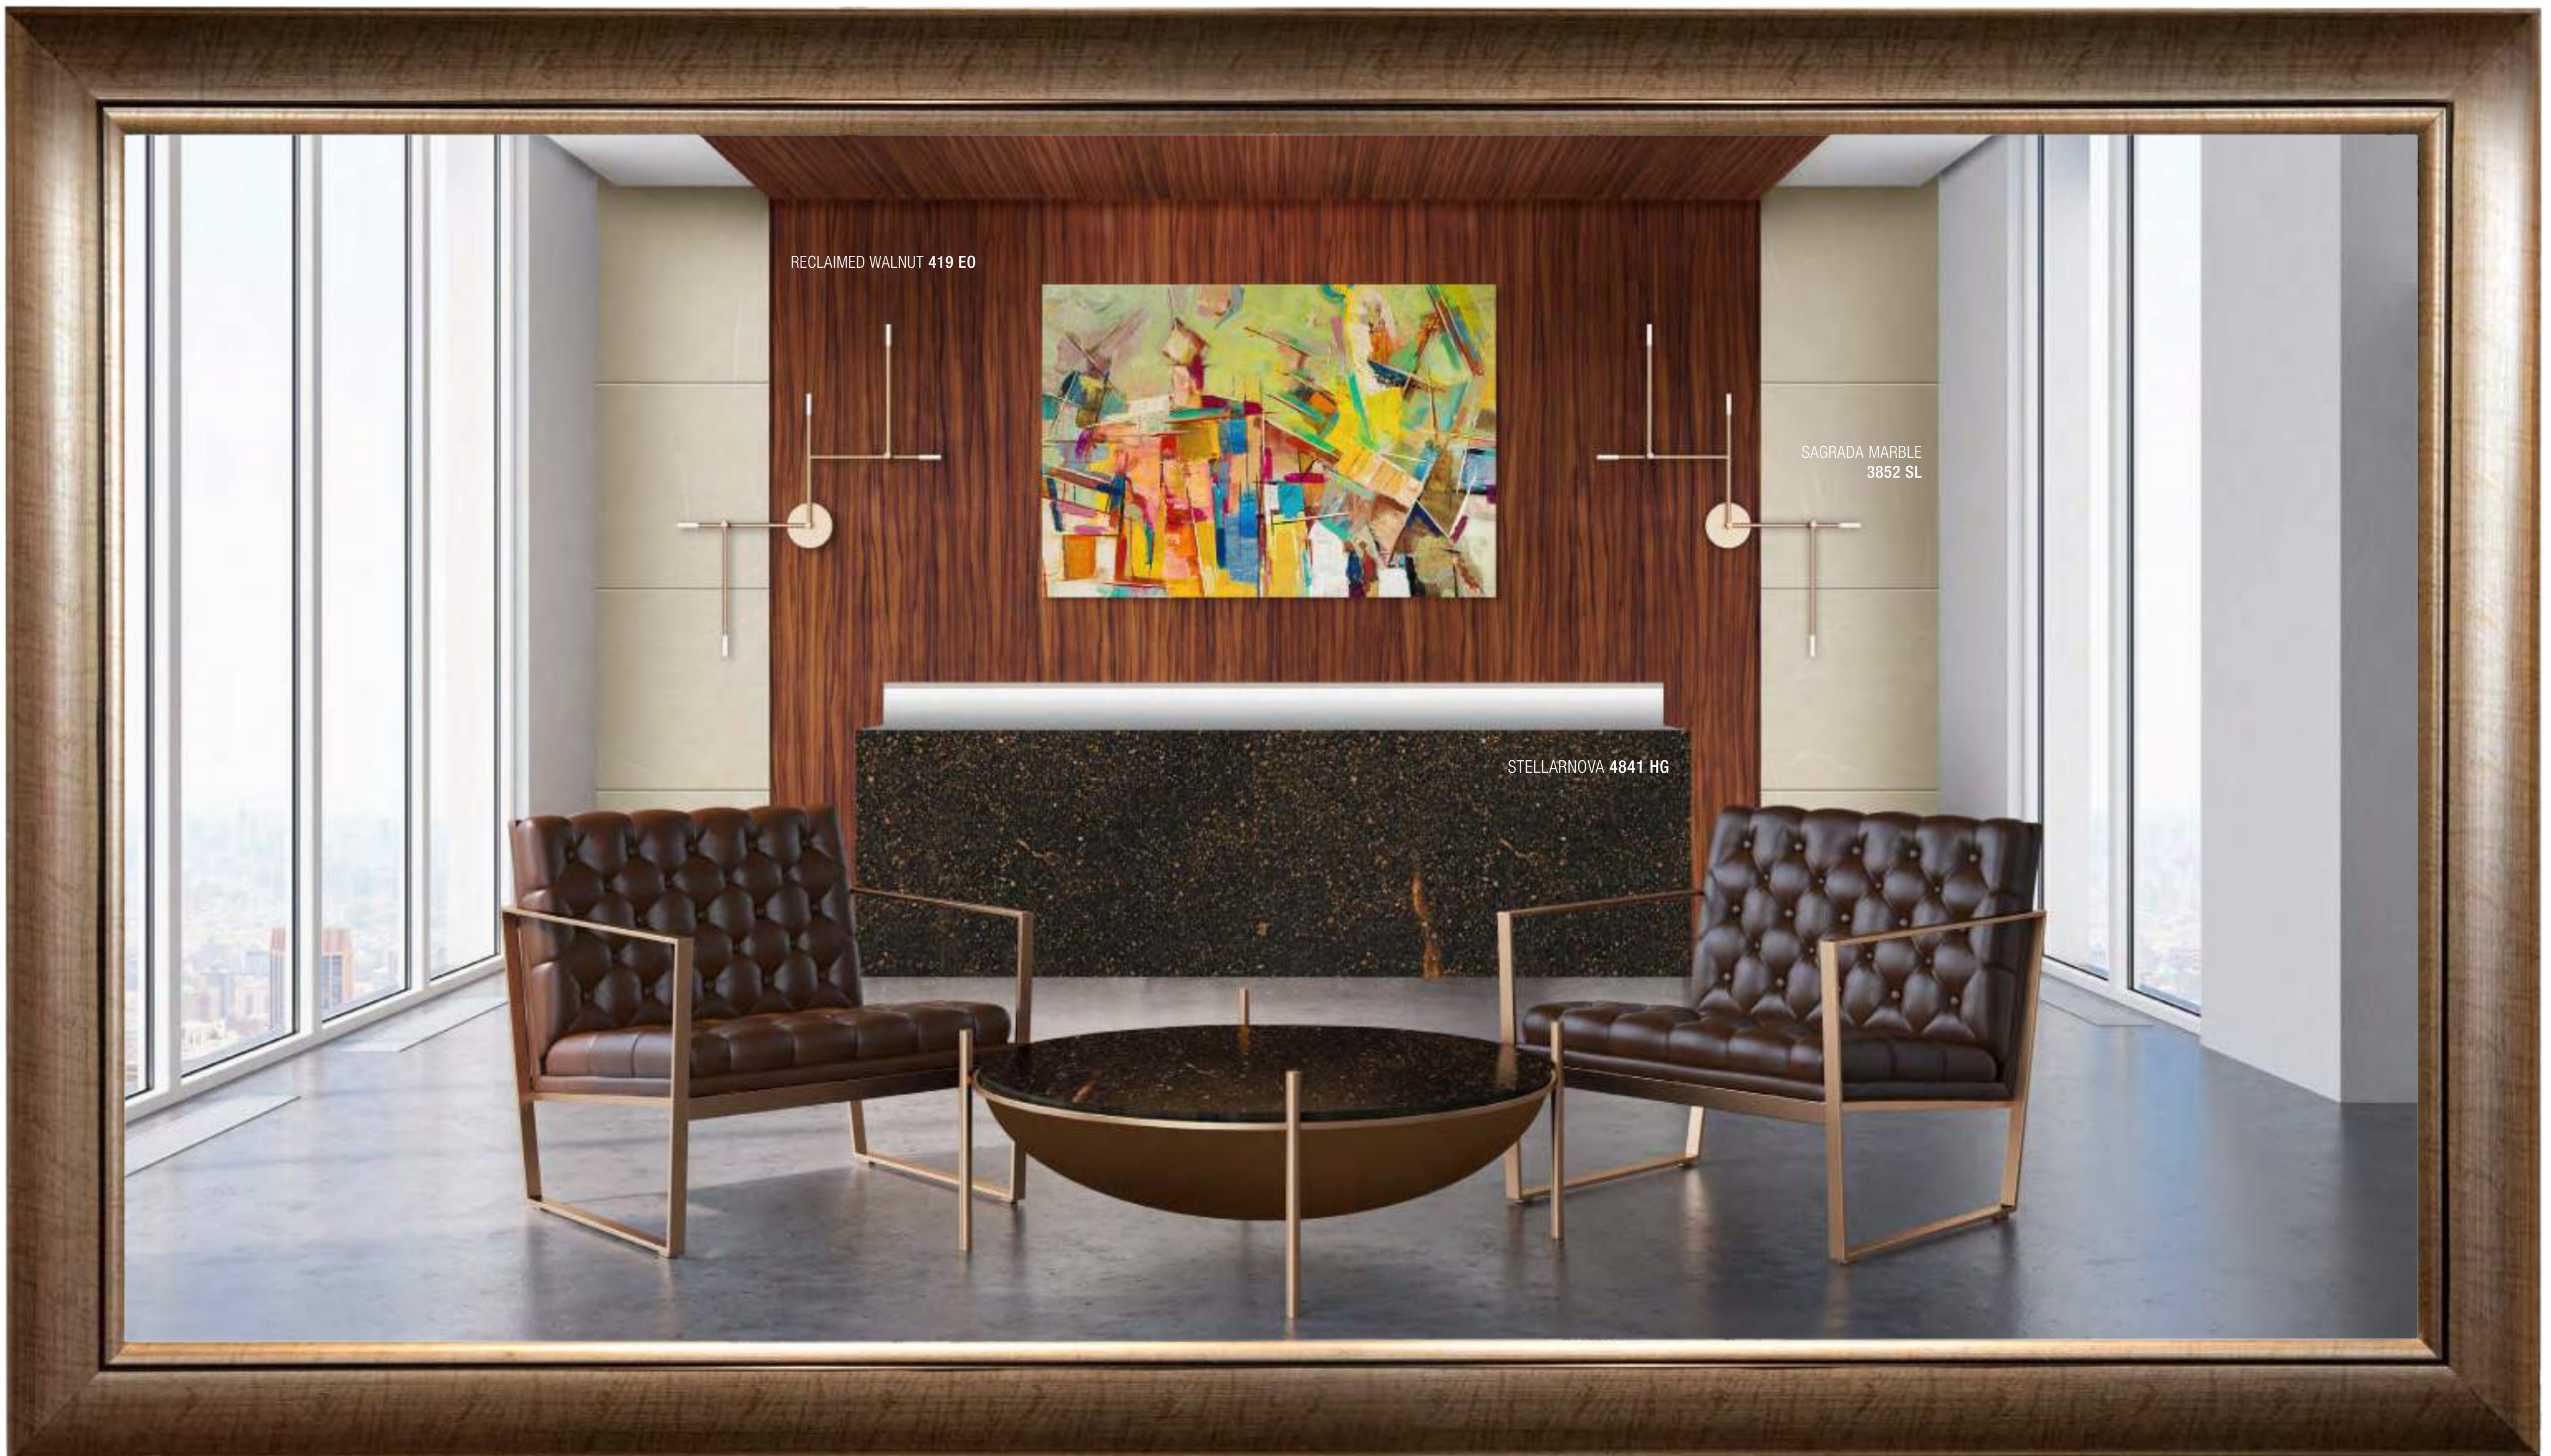

D

MALMO WALNUT CREAM 3416

D

SAPWOOD WALNUT DARK BROWN 3425

D

MALMO WALNUT BROWN 3417

D

Click below to see the Full Sheet View of the entire Texture Collection.