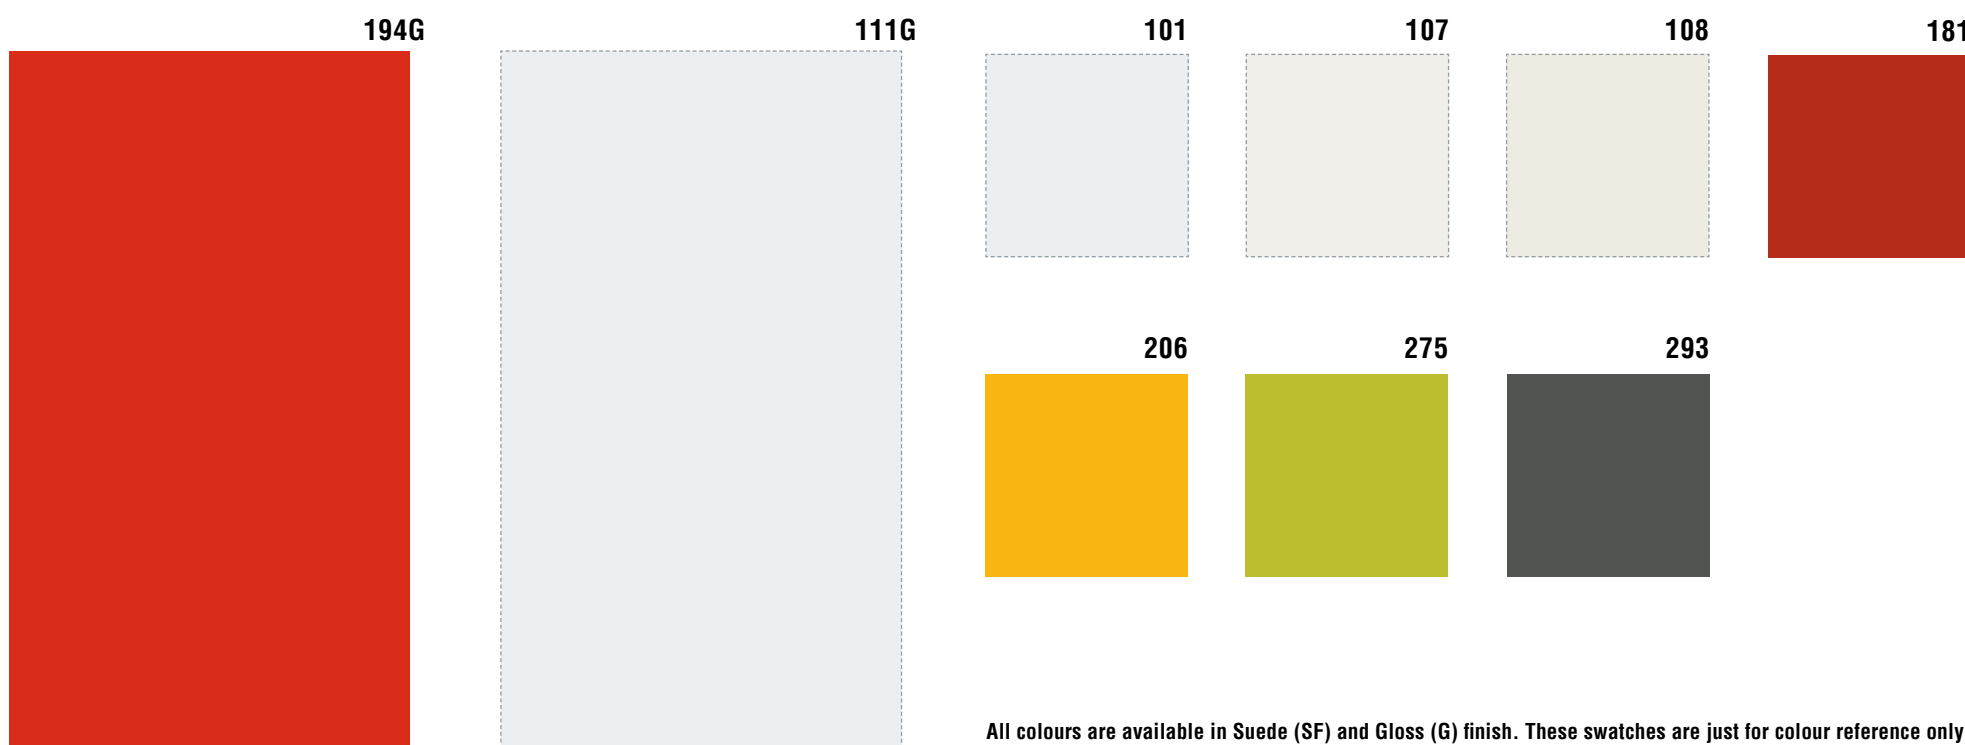

All colours are available in Suede (SF) and Gloss (G) finish. These swatches are just for colour reference only. For actual colours (except 194G and 111G as shown here) please refer to our Solid section page.

Click Above Designs To Experience & Download Full Sheet View